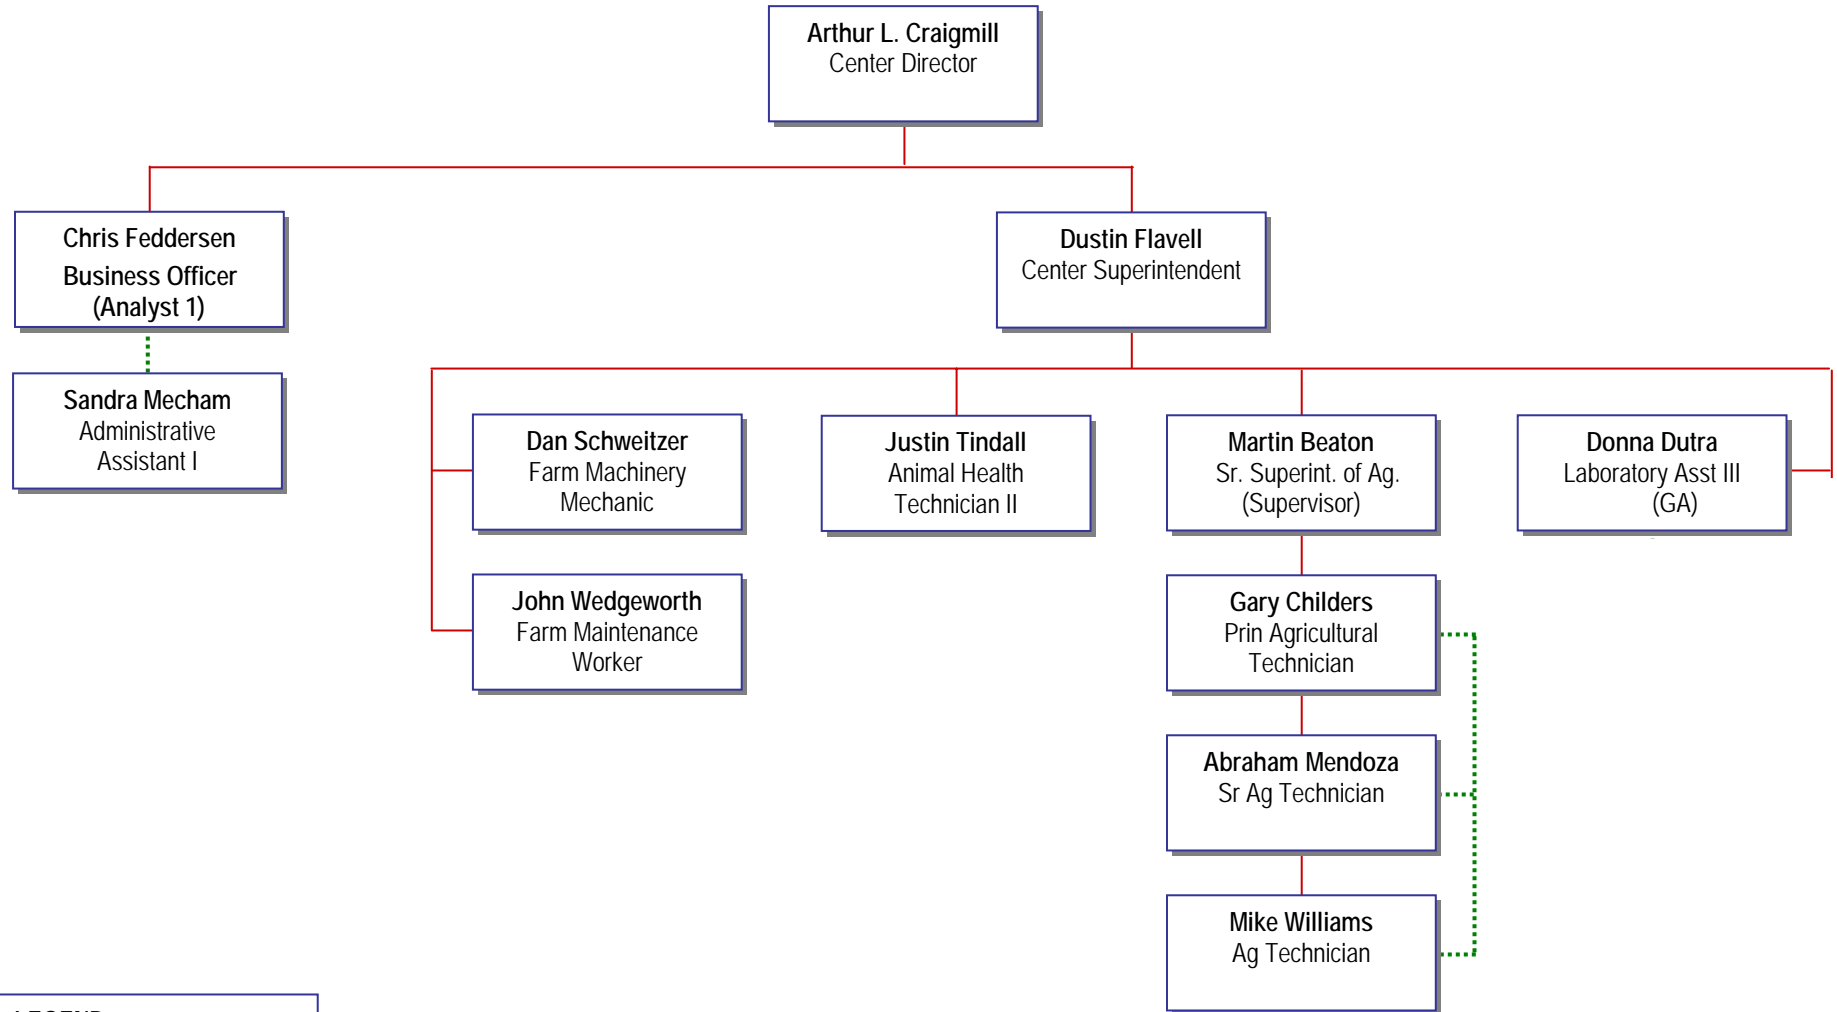

**UNIVERSITY OF CALIFORNIA
SIERRA FOOTHILL RESEARCH & EXTENSION CENTER**

LEGEND
— Direct Reporting
- - - - - Lead Person
(3/1/08)